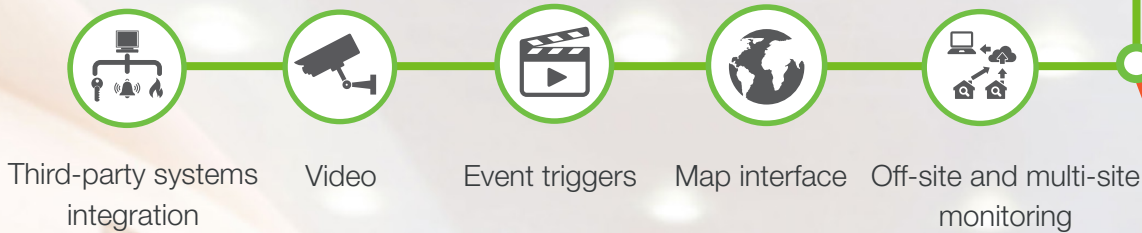

The CathexisVision software uses AEOS access control information to trigger responses such as recording on cameras, and notifications. This integration also enables commands to AEOS, such as door locking or unlocking. CathexisVision allows access control events to be saved in the database together with the associated video footage. The user-friendly database can be searched using filters such as time, door, or description of the event.

SUMMARY

PARTNER: Nedap

TYPE: Access Control

PRODUCT: AEOS 2021.1.1

PACKAGE: CathexisVision 2022.1

INTEGRATION CAPABILITIES

- Access control and CCTV on a single platform for streamlined operation.
- Associate cameras with access control events for real-time visual identification.
- Search and filter the database to find communication events and associated video footage.
- Generate reports in CathexisVision on data received from the Nedap AEOS software.
- Add device to a site map.
- Create unique actions triggered by access control events, such as:
 - Record or control cameras
 - Send event info to local or off-site control rooms
 - Send email or SMS notifications
 - Play audio clips

[For more details click here](#)

Integrated Solution

Enhancing efficiency and effectiveness to address your security challenges.

CATHEXISVISION MAJOR FEATURES

-  Enterprise, multi-site architecture
-  Video analytics / AI
-  SMART forensic search features
-  Alarm / event management
-  Cybersecurity

Access Control

- Alarms
- Door open | Open too long
- Lock | Unlock | Emergency unlock
- System status
- Command Doors: Lock | Unlock | Normalise