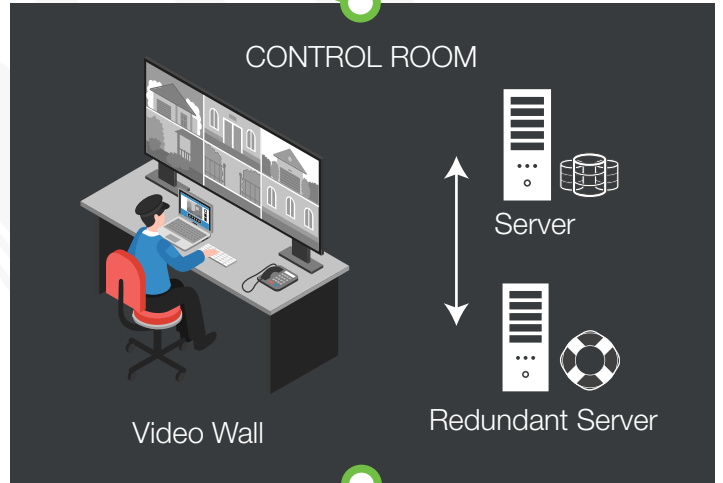

SUMMARY

PARTNER: Nedap

TYPE: Access Control

PRODUCT: AEOS 2021.1.1

PACKAGE: CathexisVision 2022.1

INTEGRATION CAPABILITIES

- Access control and CCTV on a single platform for streamlined operation.
- Associate cameras with access control events for real-time visual identification.
- Search and filter the database to find communication events and associated video footage.
- Generate reports in CathexisVision on data received from the Nedap AEOS software.
- Add device to a site map.
- Create unique actions triggered by access control events, such as:
 - Record or control cameras
 - Send event info to local or off-site control rooms
 - Send email or SMS notifications
 - Play audio clips

[For more details click here](#)

Integrated Solution

Enhancing efficiency and effectiveness to address your security challenges.

CATHEXISVISION MAJOR FEATURES

-  Enterprise, multi-site architecture
-  Video analytics / AI
-  SMART forensic search features
-  Alarm / event management
-  Cybersecurity

Access Control

- Alarms
- Door open | Open too long
- Lock | Unlock | Emergency unlock
- System status
- Command Doors: Lock | Unlock | Normalise