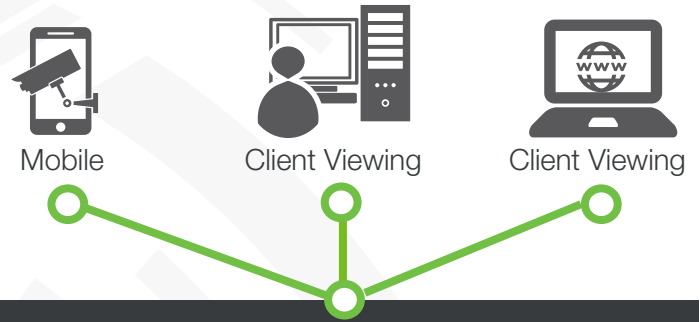

[For more details click here](#)

Integrated Solution

Enhancing efficiency and effectiveness to address your security challenges.

CATHEXISVISION MAJOR FEATURES

-  Enterprise, multi-site architecture
-  Video analytics / AI
-  SMART forensic search features
-  Alarm / event management
-  Cybersecurity